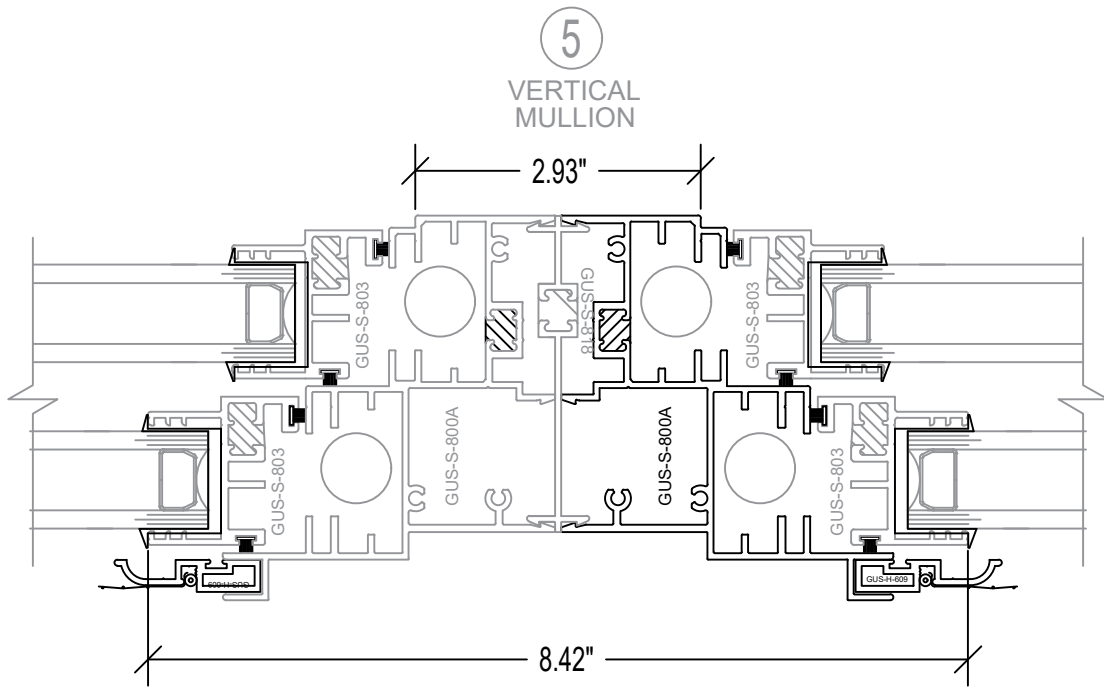

700 SERIES 3 1/4" DH

MULLED DOUBLE HUNG

STERGIS
WINDOWS & DOORS

700 SERIES / 8